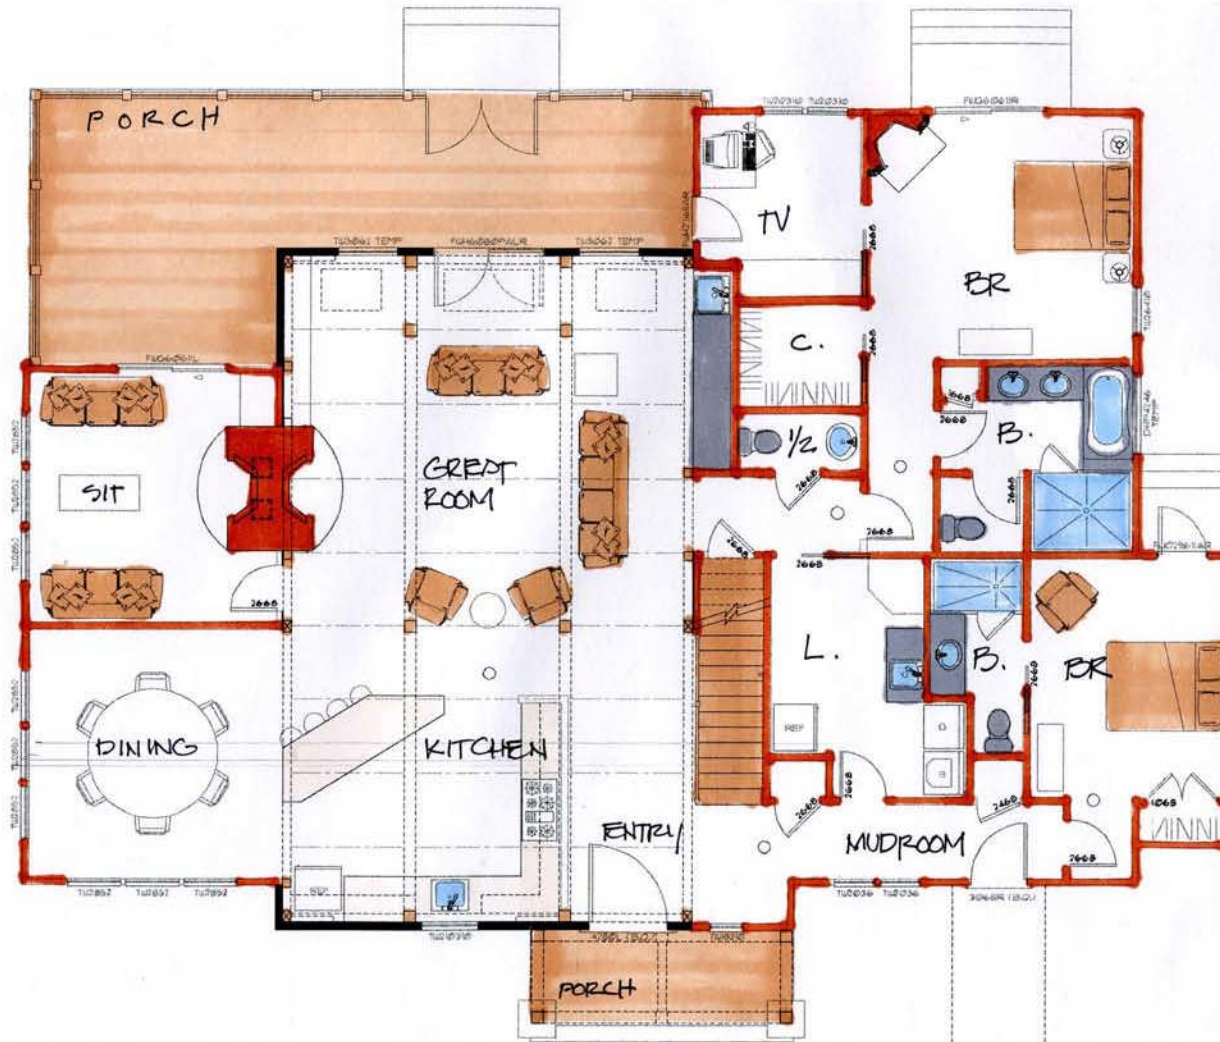

To learn more about this plan, click here to contact us.

FIRST FLOOR

SECOND FLOOR

FRONT ELEVATION

BACK ELEVATION

TIMBERPEG®
The Artisans of Post & Beam.

Old Wildlife Club #T-00333 - 3423 SQ. FEET