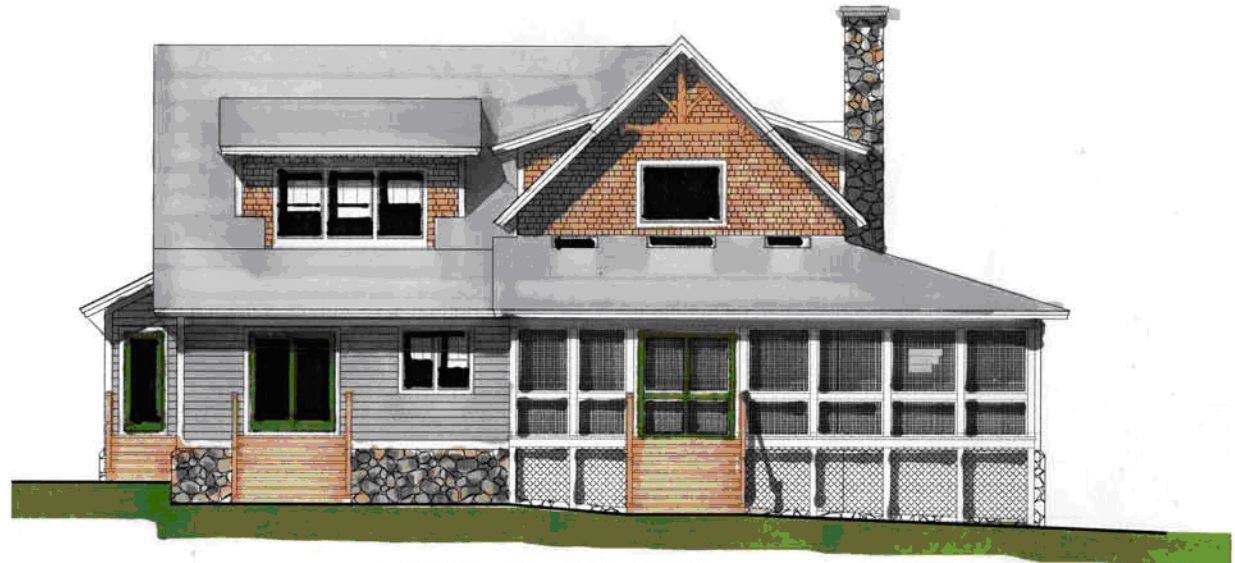

To learn more about this plan, click here to contact us.

FIRST FLOOR

SECOND FLOOR

FRONT ELEVATION

BACK ELEVATION

TIMBERPEG®
The Artisans of Post & Beam.

Old Wildlife Club #T-00333 - 3423 SQ. FEET